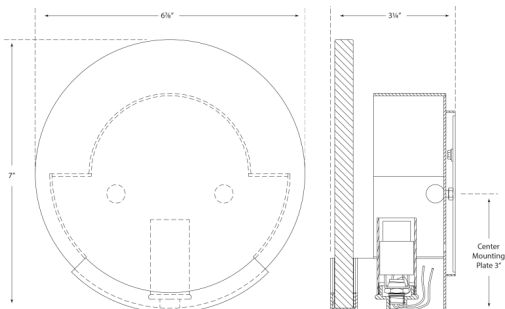

Melange Sconce

KW2010PN-ALB

Materials Shown

Polished Nickel with Alabaster

Available in

**Antique-Burnished Brass
Bronze**

Polished Nickel

Dimensions

O/A Height: 7"

Width: 7"

Extension: 3.25"

Backplate: 4" Round

Socket

E12 Candelabra

Wattage

9 LED B11

Weight

4lbs