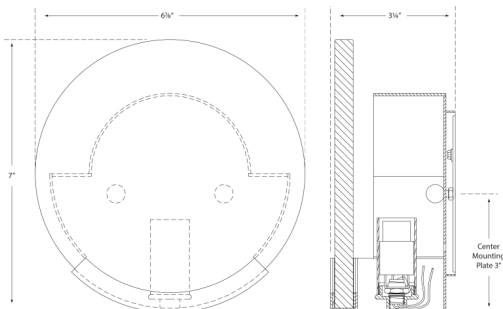

Melange Sconce

KW2010AB-ALB

Materials Shown

**Antique-Burnished Brass with
Alabaster**

Available in

**Antique-Burnished Brass
Bronze
Polished Nickel**

Dimensions

O/A Height: 7"

Width: 7"

Extension: 3.25"

Backplate: 4" Round

Socket

E12 Candelabra

Wattage

9 LED B11

Weight

Dimensions

O/A Height: 7"

Width: 7"

Extension: 3.25"

Backplate: 4" Round

Socket

E12 Candelabra

Wattage

Antique-Burnished Brass

Bronze

Polished Nickel

Dimensions

O/A Height: 7"

Width: 7"

Extension: 3.25"

Backplate: 4" Round